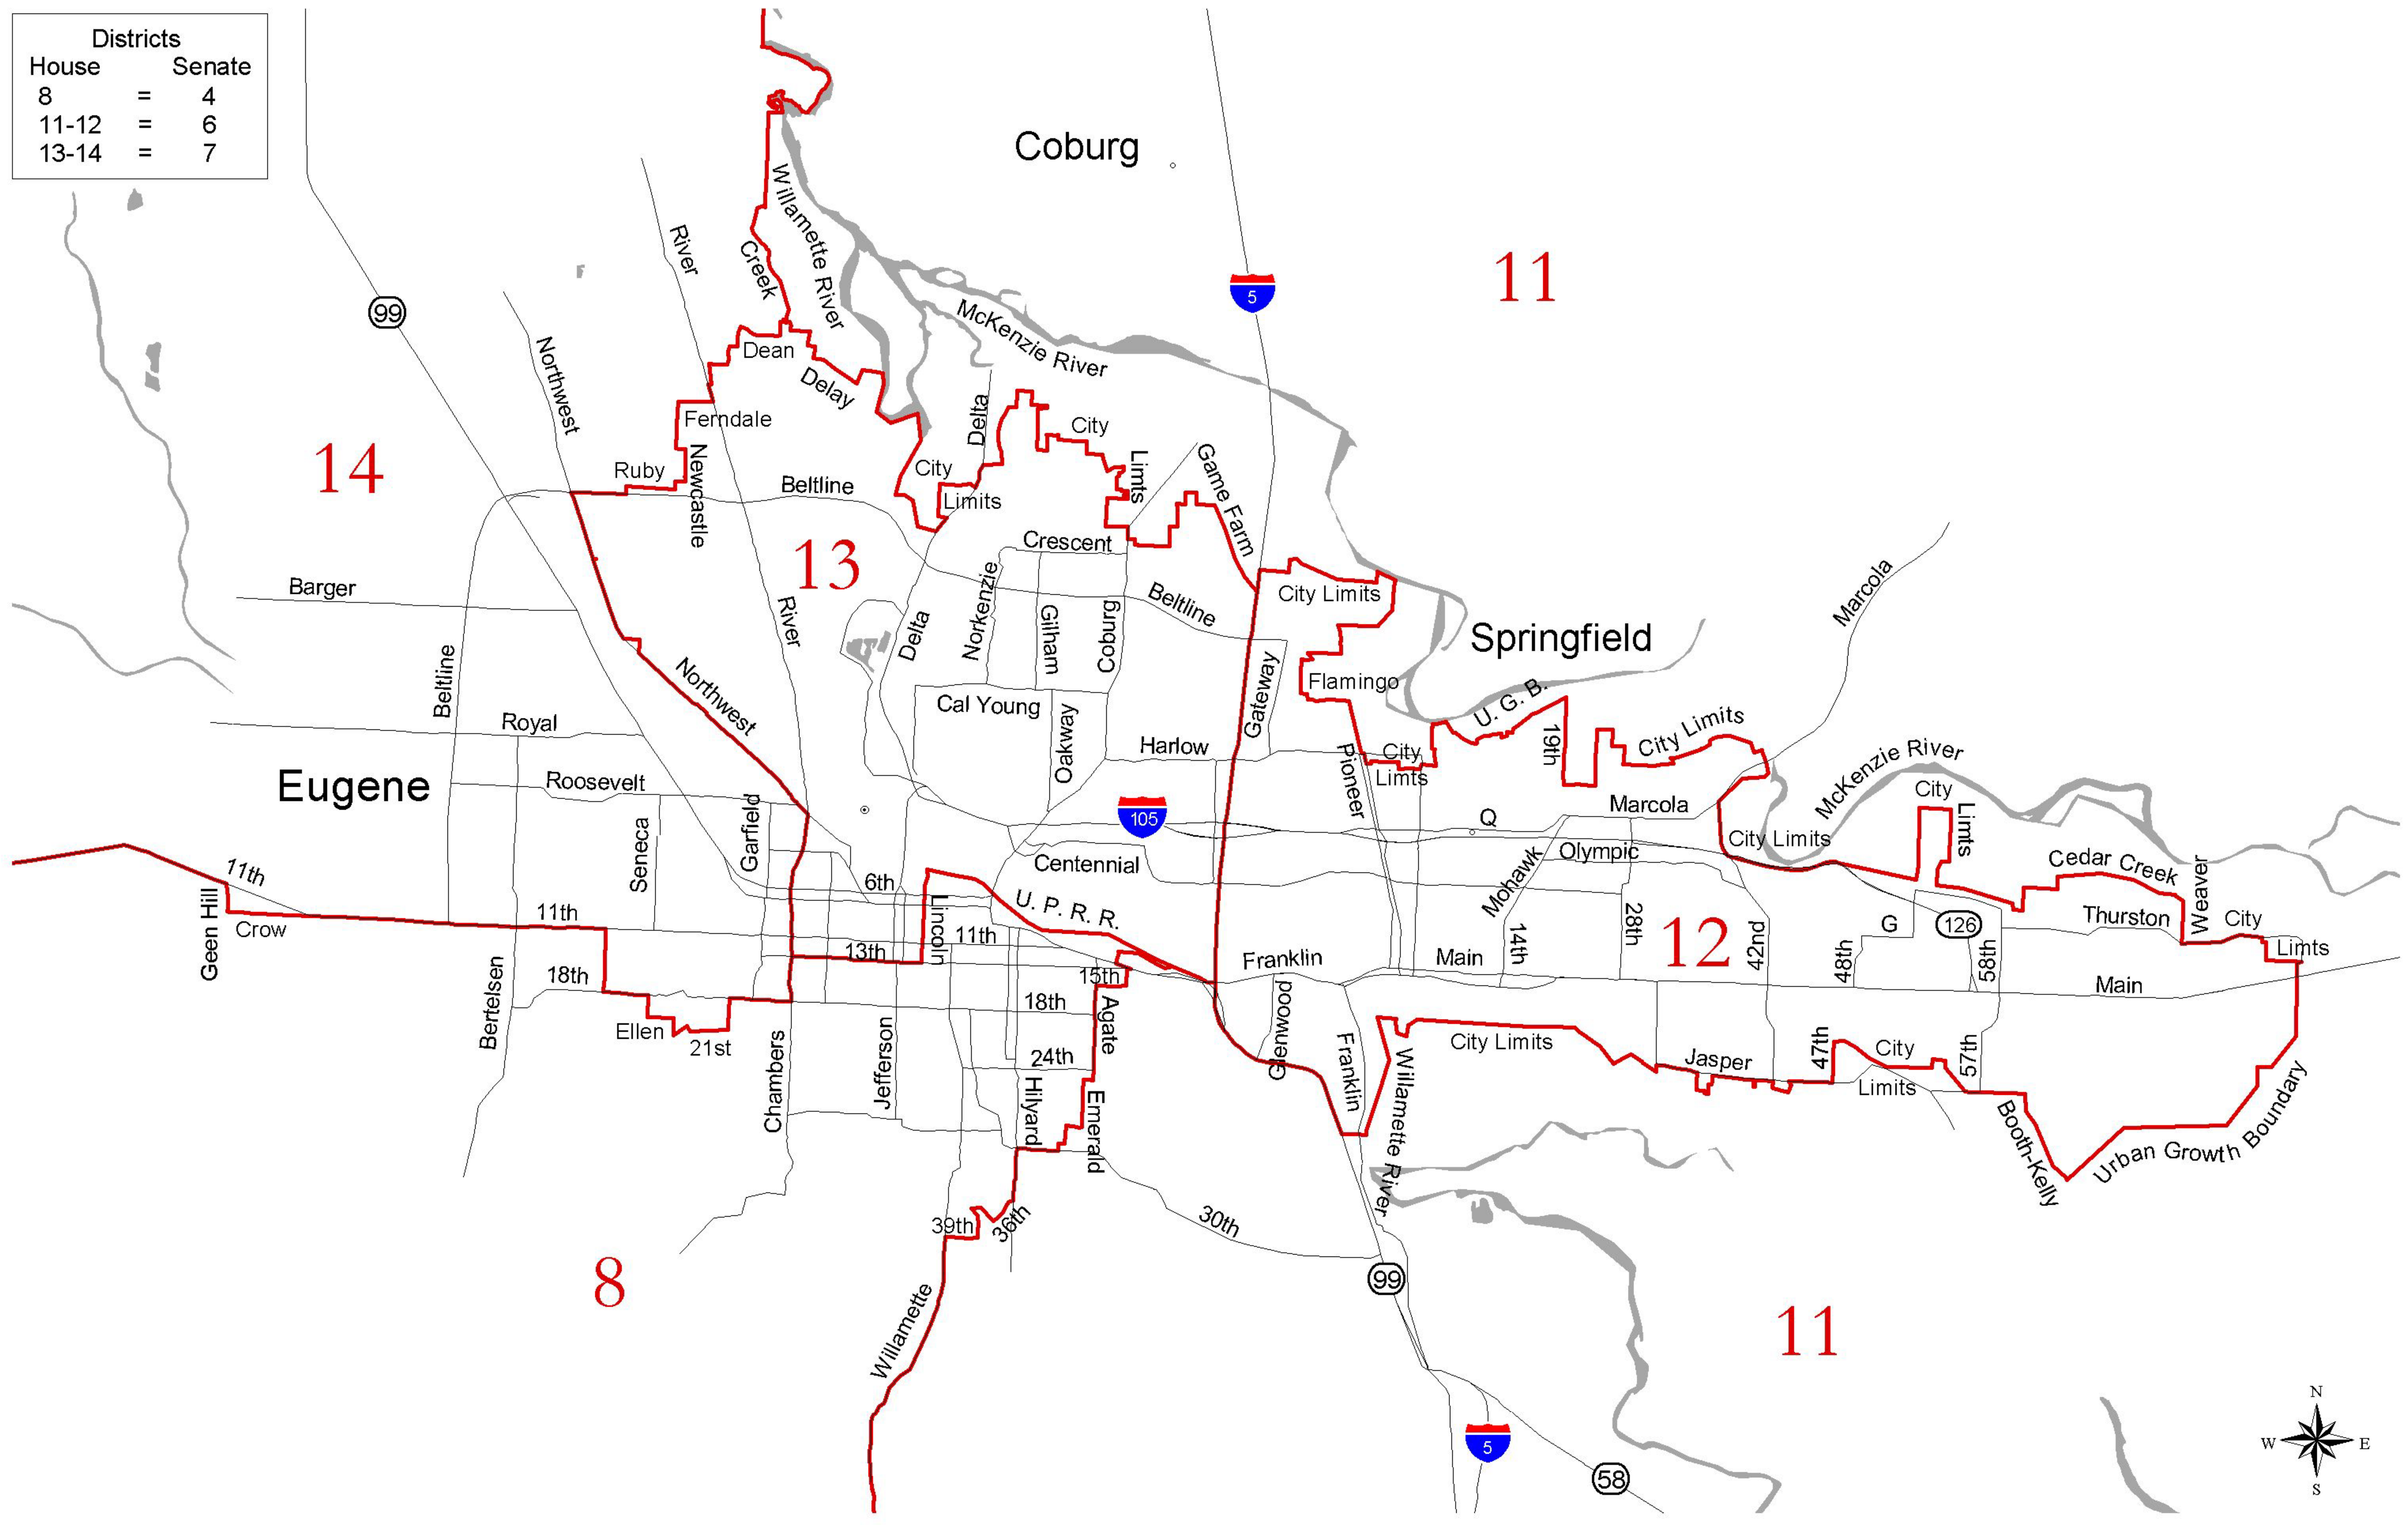

Districts		
House	=	Senate
8	=	4
11-12	=	6
13-14	=	7

District
Map

Eugene - Springfield Area

- Legend**
- Cities
 - County Boundary
 - ▭ House Districts
 - 00 House District Number