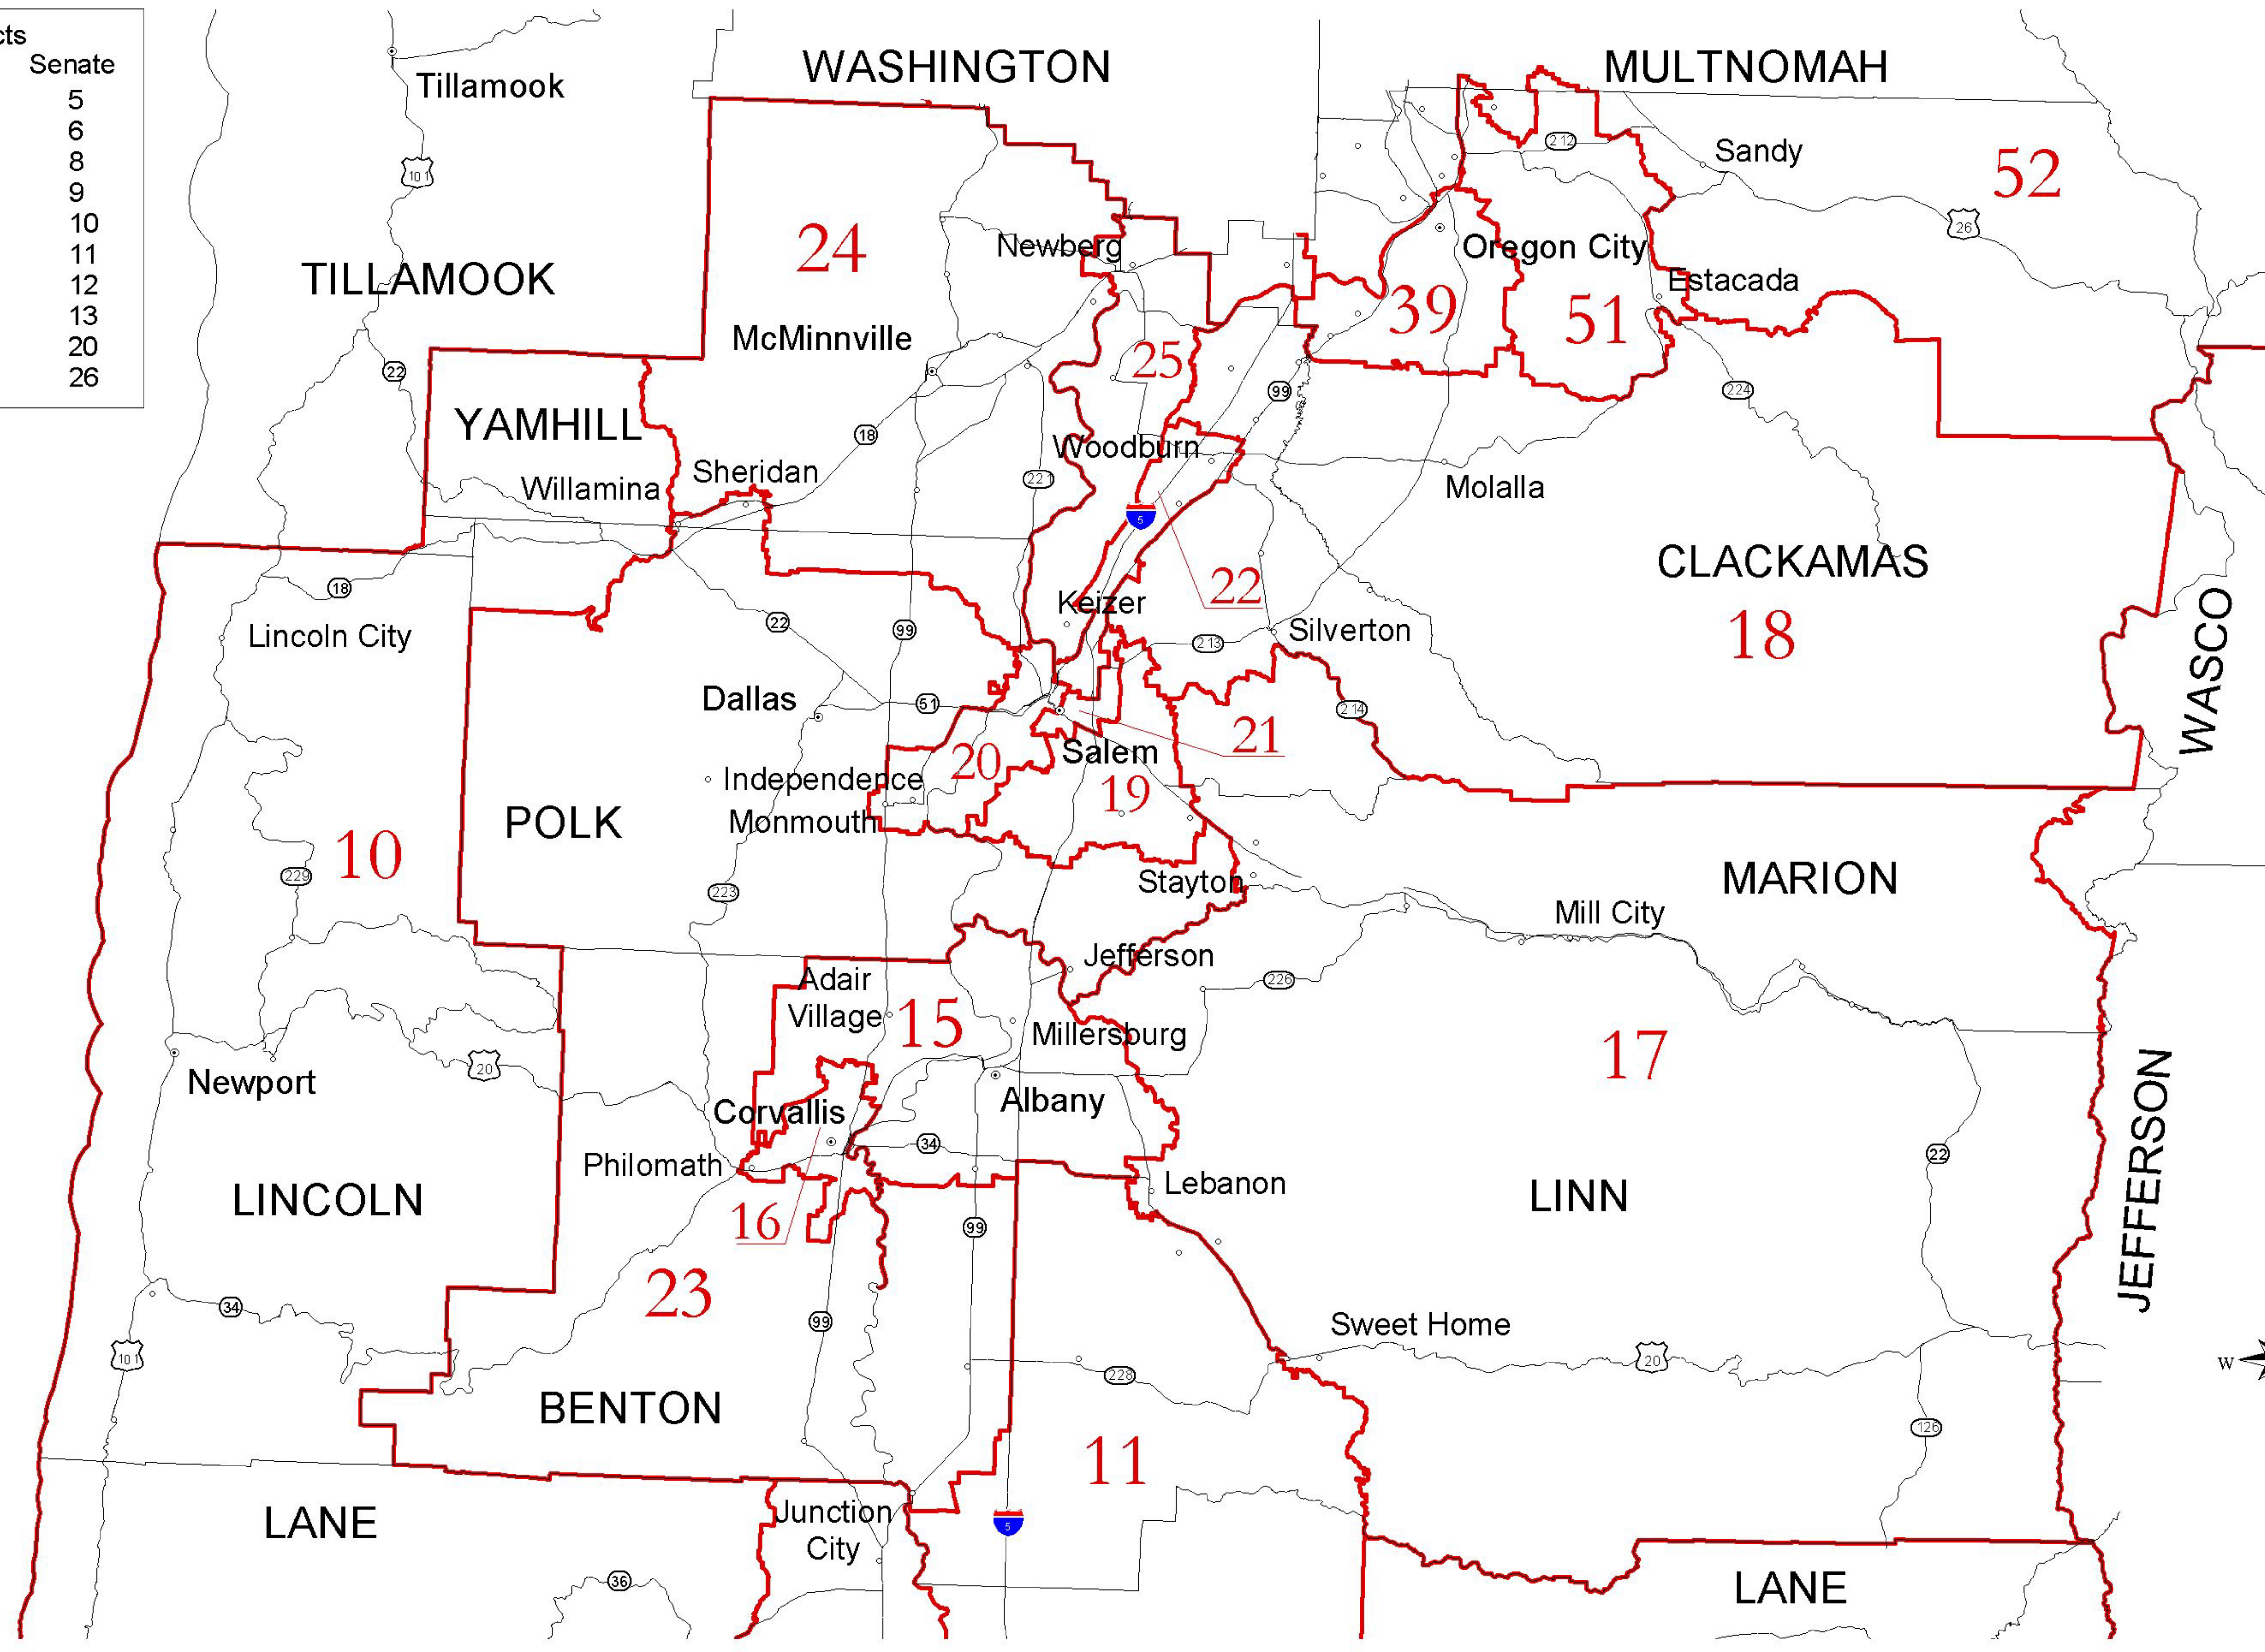

Districts		
House	=	Senate
10	=	5
11	=	6
15-16	=	8
17-18	=	9
19-20	=	10
21-22	=	11
23-24	=	12
25	=	13
39	=	20
51-52	=	26

District
Map

Mid-Valley and Central Coast

- Legend**
- Cities
 - County Boundary
 - ▭ House Districts
 - 00 House District Number